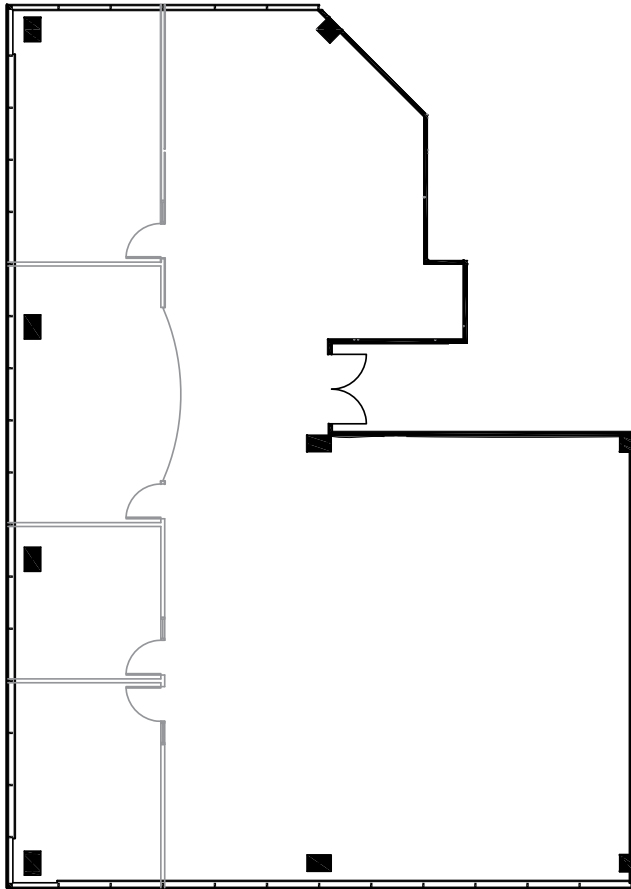

MAIN STREET

town center

2677 N MAIN STREET, SANTA ANA, CA 92705

SUITE 240 / ±4,096 SF

PETER WELLS

First Vice President

Lic. 01718361

+1 714 371 9220