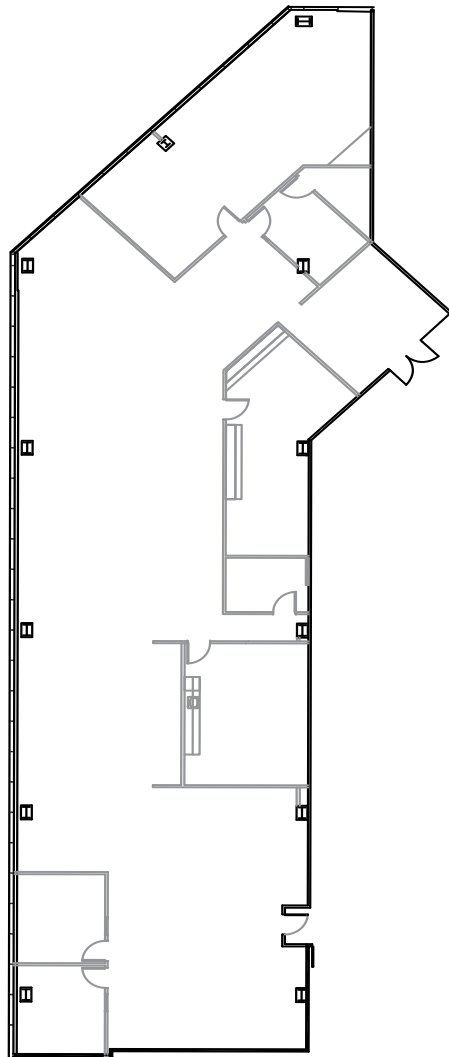

MAIN STREET

town center

2677 N MAIN STREET, SANTA ANA, CA 92705

SUITE 350 / ±7,058 SF

PETER WELLS

First Vice President

Lic. 01718361

+1 714 371 9220