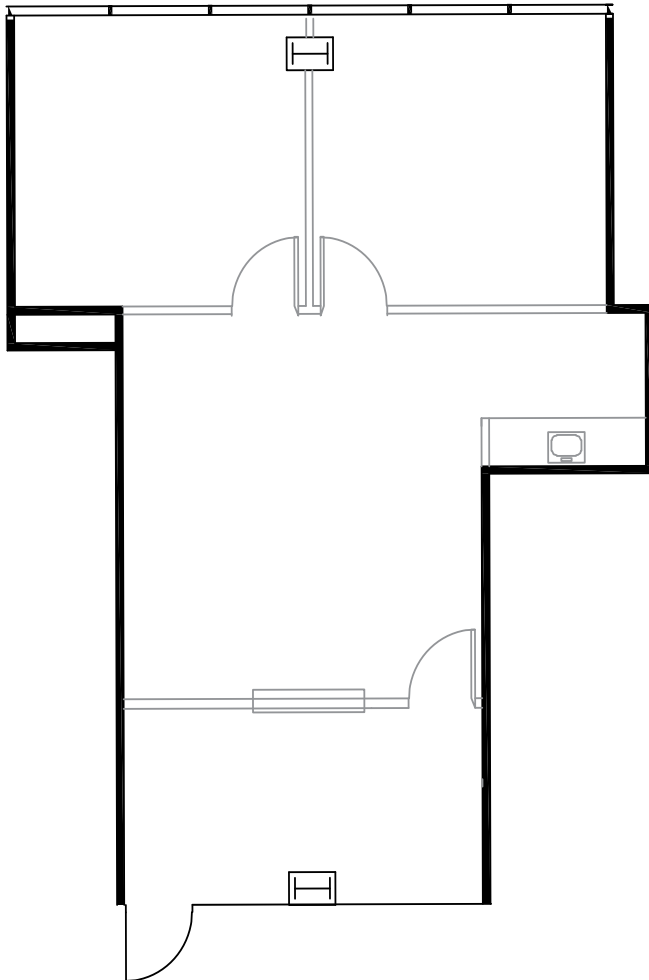

MAIN STREET

town center

2677 N MAIN STREET, SANTA ANA, CA 92705

SUITE 815 / ±980 SF

PETER WELLS

First Vice President

Lic. 01718361

+1 714 371 9220