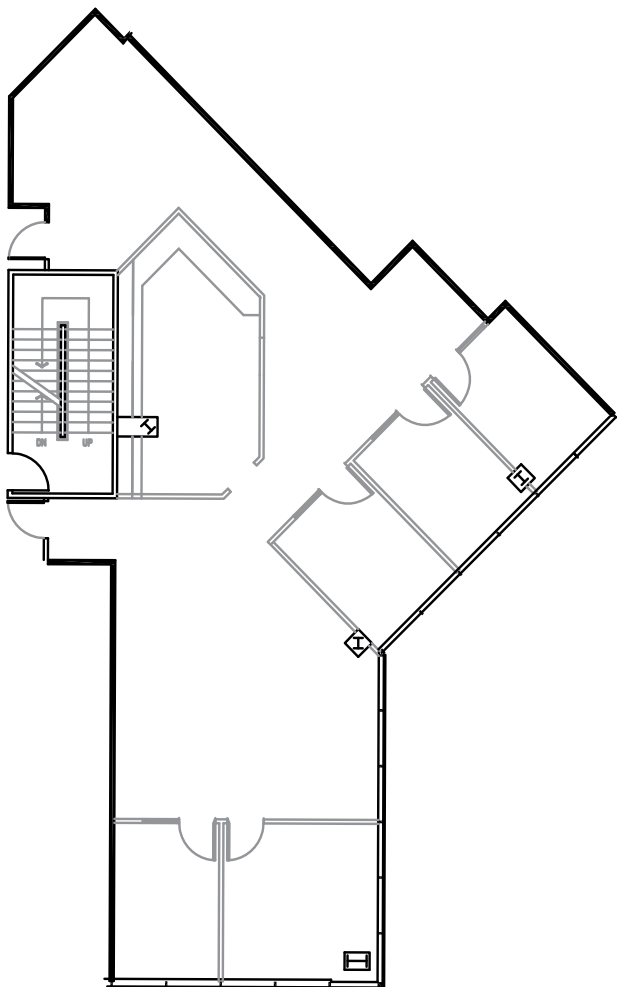

MAIN STREET

town center

2677 N MAIN STREET, SANTA ANA, CA 92705

SUITE 310 / ±2,371 SF

PETER WELLS

First Vice President

Lic. 01718361

+1 714 371 9220